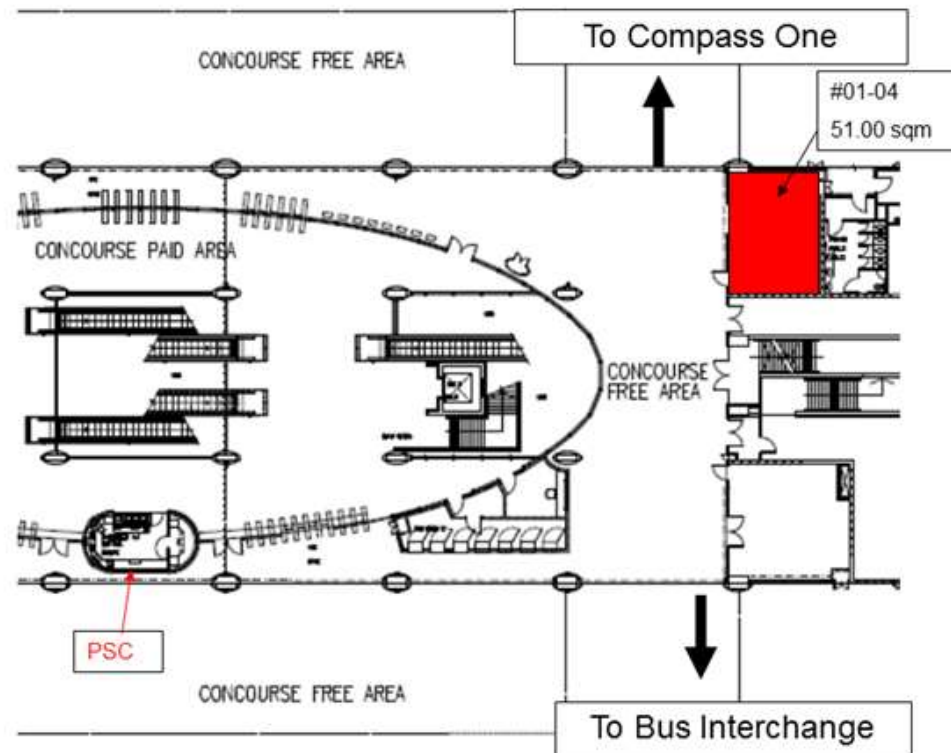

NE16 – SENGKANG MRT NEL STATION (STREET LEVEL)

Not-To-Scale